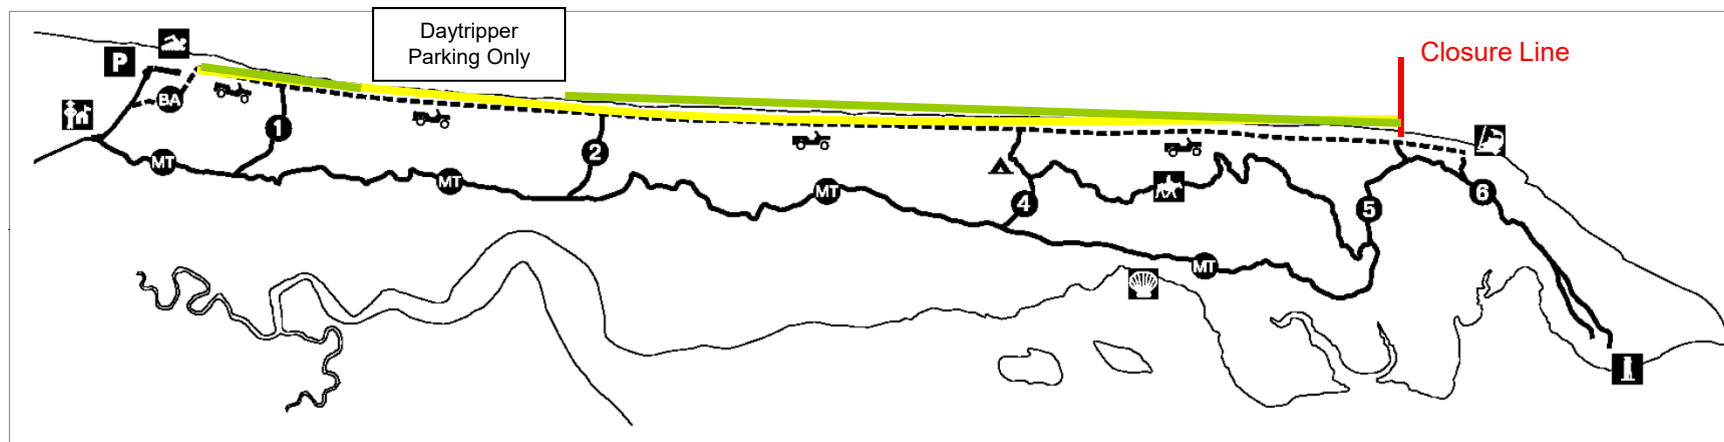

Sandy Neck ORV Beach Parking

DAYTRIPPERS (**YELLOW**) please park perpendicular to the dune (30-ft. from the fence line).

CAMPER/CHASE (**GREEN**) please park parallel or perpendicular to the dune (30-ft from the fence line).

Speed Limit is 5MPH

Gatehouse: 508-362-8300